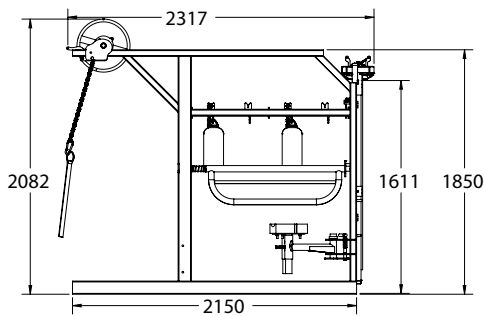

The **Dairy Hoof Trimmer** is built to last and designed for quick everyday hoof care and inspection work at an affordable price. This hoof trimmer has remained the dairy farmers choice for many years.

Standard Features

- Manual side winch with double belly band for maximum animal comfort
- Rear ratchet with lift chain for handler speed and control
- Fitted with the adjustable dairy head locking gate
- Removable sidebars for greater access
- Adjustable hoof block settings
- Steel checker floor as standard
- Fully hot dip galvanised

Optional Extras

- 3 point linkage H-Frame available for moving the hoof trimmer
- Rear guide gates
- Anti slip rubber mat floor covering
- Adjustable rear hoof rest
- Hoof tech trailer for on road transportation

MODEL	PRODUCT CODE	WEIGHT	INTERNAL WxH (mm)	OVERALL LxWxH (mm)
Dairy Hoof Trimmer	11165	225kg	710 x 1611mm	2317 x 1525 x 1850mm

The above specifications are approximate as our products are under continuous development, so there may be changes and adjustments.