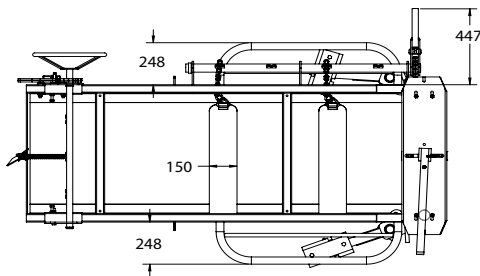

The **Dairy Hoof Trimmer** is built to last and designed for quick everyday hoof care and inspection work at an affordable price. This hoof trimmer has remained the dairy farmers choice for many years.

Standard Features

- Manual side winch with double belly band for maximum animal comfort
- Rear ratchet with lift chain for handler speed and control
- Fitted with the adjustable dairy head locking gate
- Removable sidebars for greater access
- Adjustable hoof block settings
- Steel checker floor as standard
- Fully hot dip galvanised

Optional Extras

- 3 point linkage H-Frame available for moving the hoof trimmer
- Rear guide gates
- Anti slip rubber mat floor covering
- Adjustable rear hoof rest
- Hoof tech trailer for on road transportation

MODEL	PRODUCT CODE	WEIGHT	INTERNAL WxH (mm)	OVERALL LxWxH (mm)
Dairy Hoof Trimmer	11165	225kg	710 x 1611mm	2317 x 1525 x 1850mm

The above specifications are approximate as our products are under continuous development, so there may be changes and adjustments.