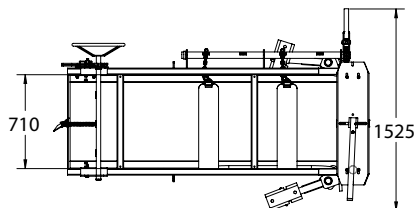

The **Dairy Hoof Trimmer** is built to last and designed for quick everyday hoof care and inspection work at an affordable price. This hoof trimmer has remained the dairy farmers choice for many years.

Standard Features

- Manual side winch with double belly band for maximum animal comfort
- Rear ratchet with lift chain for handler speed and control
- Fitted with the adjustable dairy head locking gate
- Removable sidebars for greater access
- Adjustable hoof block settings
- Steel checker floor as standard
- Fully hot dip galvanised

Optional Extras

- 3 point linkage H-Frame available for moving the hoof trimmer
- Rear guide gates
- Anti slip rubber mat floor covering
- Adjustable rear hoof rest
- Hoof tech trailer for on road transportation

MODEL	PRODUCT CODE	WEIGHT	INTERNAL WxH (mm)	OVERALL LxWxH (mm)
Dairy Hoof Trimmer	11165	225kg	710 x 1611mm	2317 x 1525 x 1850mm

The above specifications are approximate as our products are under continuous development, so there may be changes and adjustments.